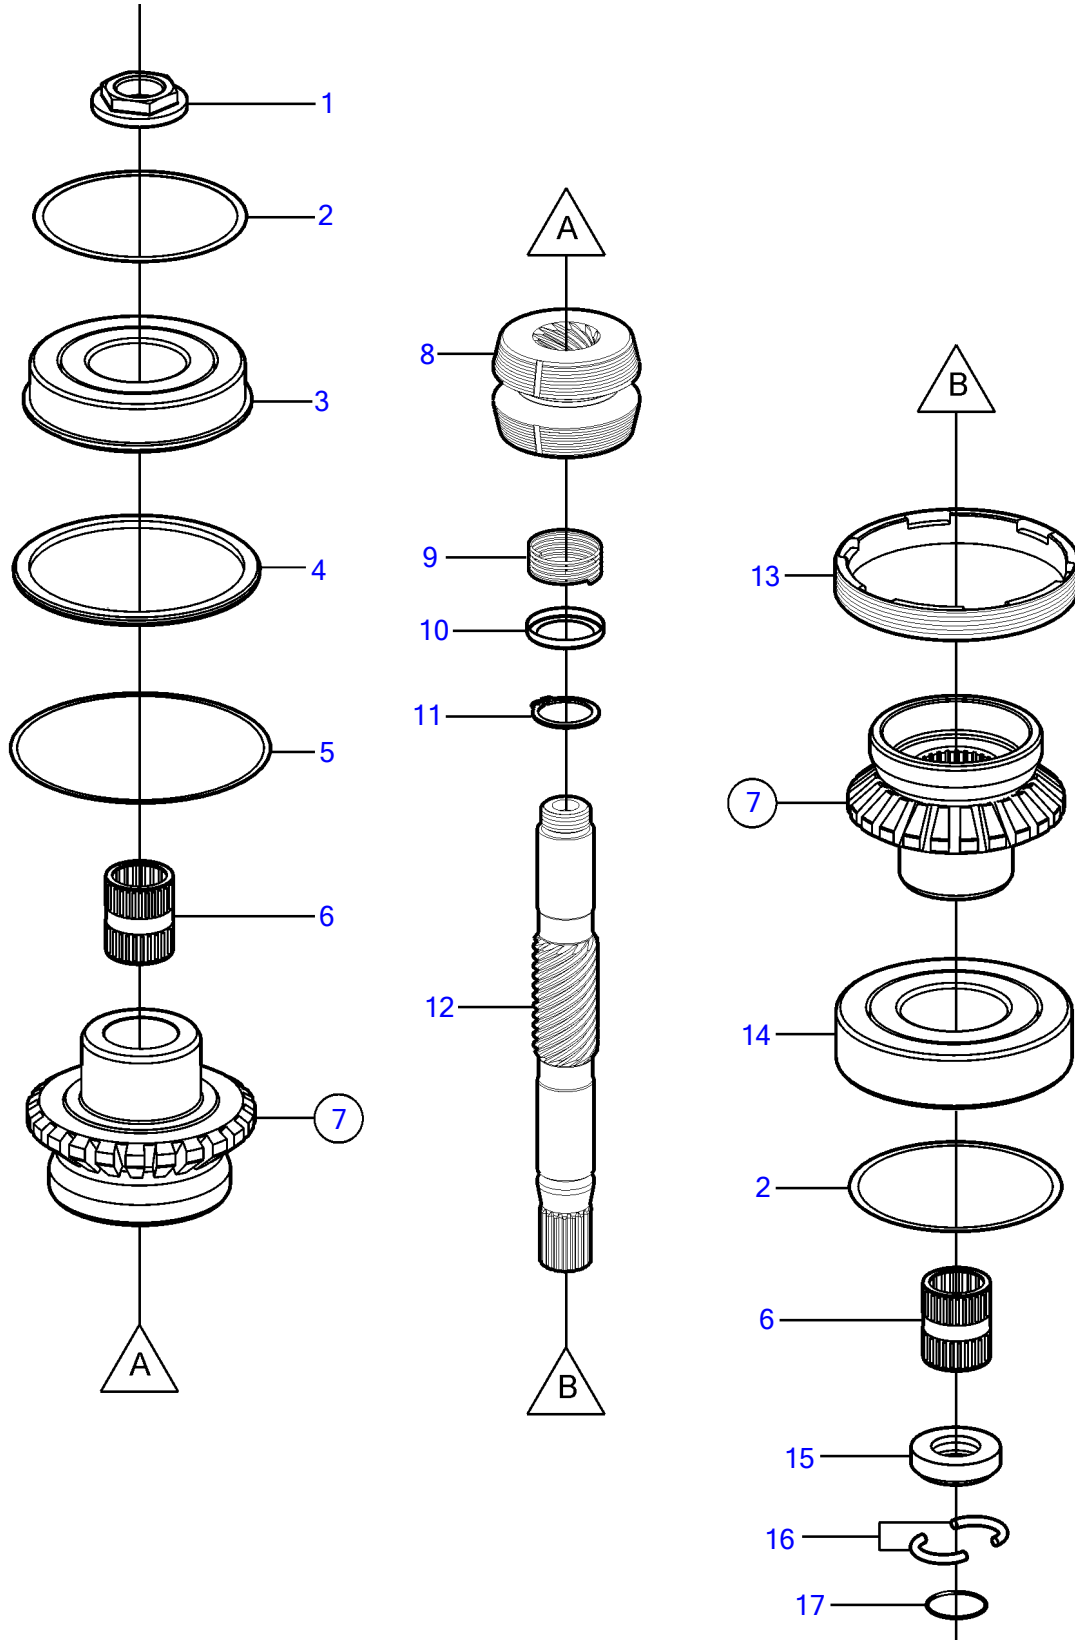

XDP-B

XDP-B

REF	PART NO.	QTY	DESCRIPTION	SEE SEC.	NOTES
1	3852301	1	Nut		TH=0.00
	3852302	1	Nut		TH=0.20mm
	3852303	1	Nut		TH=0.40mm
	3852375	1	Nut		TH=0.60mm
2	3860615	1	Shim		TH=0.05mm
	3860616	1	Shim		TH=0.08mm
	3860617	1	Shim		TH=0,10mm
	3860618	1	Shim		TH=0.13mm
	3860619	1	Shim		TH=0.25mm
3	181013	1	Ball bearing		
4	3860203	1	Ring		
5	3860637	1	Shim		TH=0.05mm
	3860638	1	Shim		TH=0.08mm
	3860639	1	Shim		TH=0,10mm
	3860640	1	Shim		TH=0.13mm
	3860641	1	Shim		TH=0.25mm
6	3852390	2	Bearing		
7	21130693	1	Kit	4624	2.32, 2.11
	21130692	1	Kit		1.96, 1.78
8	3807613	1	• Sliding sleeve		
9	3852296	1	Spring		Not used on later versions.
10	3852298	1	Spacer		Not used on later versions.
11	951078	1	Snap ring		Not used on later versions.
12	3852292	1	Shaft		
13	3860106	1	Ring		
14	11028	1	Ball bearing		
15	3860273	1	Spacer ring		
16	3852295	1	Locking clip		
17	949656	1	O-ring		